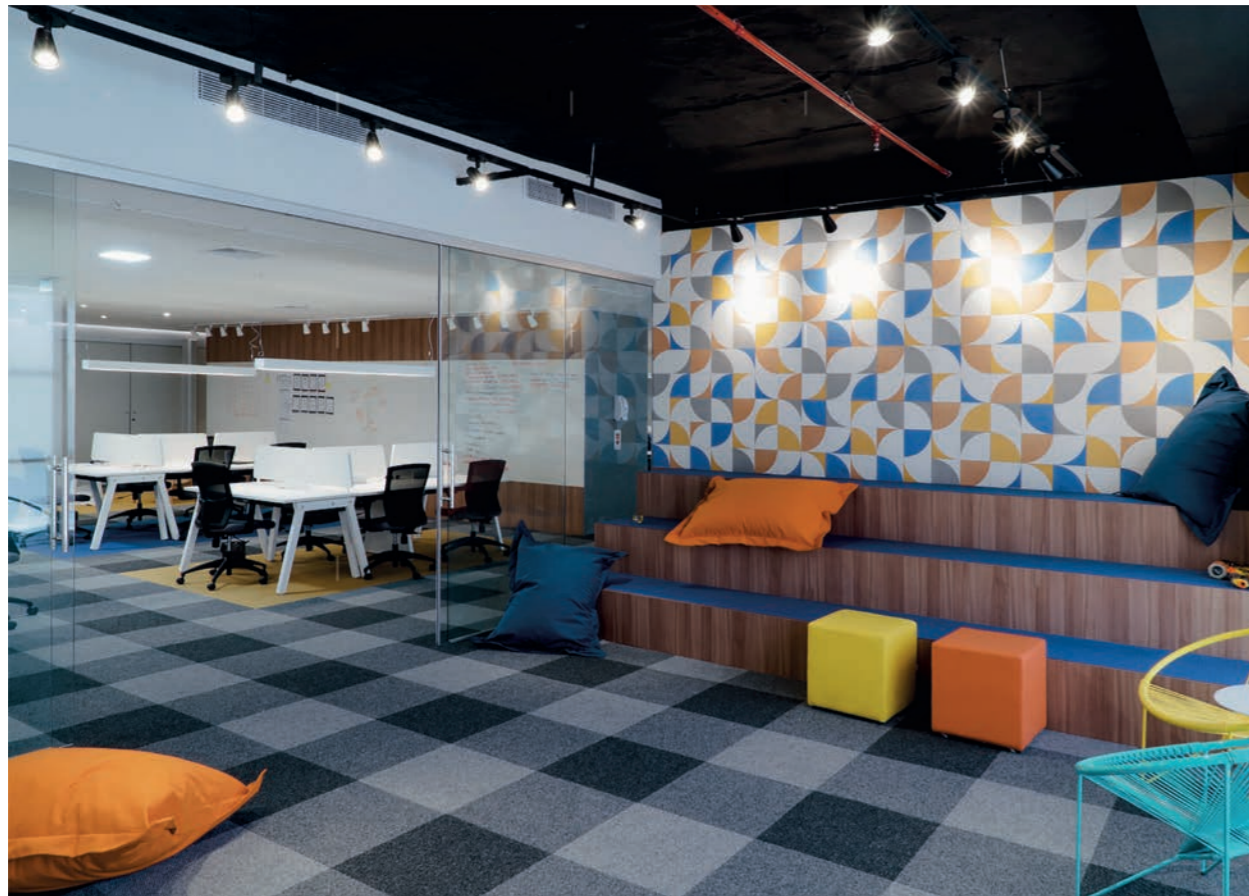

Cases

Casos

Fidelize

Cidade: Rio de Janeiro - RJ / Projeto: Agridoce Estúdio + Co-autor: André Furtado / Revenda: Espaço 44 Interiores